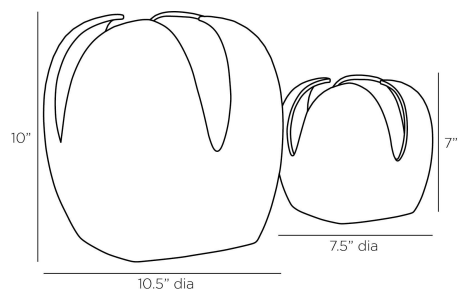

ARTERIO RS

AMAL VASES, SET OF 2

AVE03
Harbor Gray, Porcelain

Glazed with a soothing harbor gray finish both inside and out, elegant vessels are grooved at the openings to support even the largest collection of blooms. Crafted of porcelain, the pod silhouettes are inspired by origami baskets. Set of two. Finish will vary.

APPEARANCE

Materials	Porcelain
Finishes	Harbor Gray
Finish Will Vary	Yes
Top Coat/Sealant	No

DIMENSIONS

Overall Large	Dia: 10.5 in x H: 10 in
Overall Small	Dia: 7.5 in x H: 7 in
Opening Large	W: 3 in x D: 2.5 in
Opening Small	W: 2 in x D: 2 in
Foot Print Large	W: 6 in x D: 6 in
Foot Print Small	W: 4.5 in x D: 4.5 in

SHIPPING

Product Weight	7.3 lbs
Gross Weight 1	14.3 lbs
Shipping Box 1	W: 18.5 in x D: 16.0 in x H: 16.0 in

ADDITIONAL INFO

Features	Water Tight
----------	-------------

CONTRACT

Contract Suitability	Contract Suitable As Is
----------------------	-------------------------