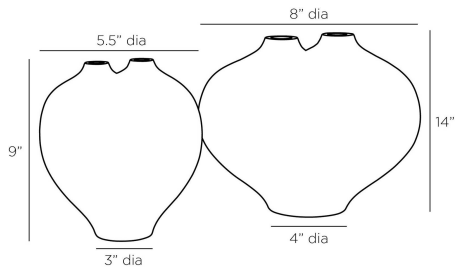

ARTERIORES

YELI SCULPTURES, SET OF 2

AVE04
Olive, Porcelain

These sculptural vases have a romantic backstory—their flowing forms and dual opening recall nothing so much as the valves of a human heart. The set of two porcelain vessels is glazed in a rich olive hue. Finish will vary.

APPEARANCE

Materials	Porcelain
Finishes	Olive
Finish Will Vary	Yes
Top Coat/Sealant	No

DIMENSIONS

Overall Large	Dia: 9.0 in x H: 7.5 in
Overall Small	Dia: 6.5 in x H: 6 in
Opening Large	Dia: 1.0 in
Opening Small	Dia: 0.5 in
Foot Print Large	Dia: 3.0 in
Foot Print Small	Dia: 2.0 in

SHIPPING

Product Weight	3.3 lbs
Gross Weight 1	10.3 lbs
Shipping Box 1	W: 11.0 in x D: 11.0 in x H: 8.5 in

CONTRACT

Contract Suitability	Contract Suitable As Is
----------------------	-------------------------