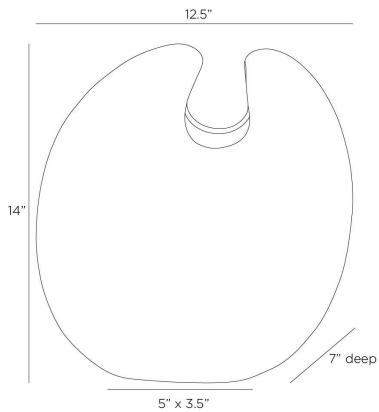

ARTERIO RS

GENOVIA VASE

AVE06
White Mint Reactive, Porcelain

The playful pinching and pulling of clay during the sculpting process results in Genovia's zen-like form. Our white mint reactive glaze finishes the resulting contemplative porcelain shape. Finish will vary.

APPEARANCE

Materials	Porcelain
Finishes	White Mint Reactive
Finish Will Vary	Yes
Top Coat/Sealant	Yes

DIMENSIONS

Overall	W: 12.5 in x D: 7 in x H: 14 in
Foot Print	W: 5 in x D: 3.5 in

SHIPPING

Product Weight	5.5 lbs
Gross Weight 1	10.0 lbs
Shipping Box 1	W: 16.5 in x D: 10.5 in x H: 15.5 in