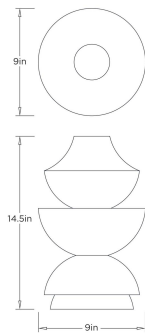

ARTERIOS

DERUTA VASE

AVE14 DERUTA VASE

ARTERIOS