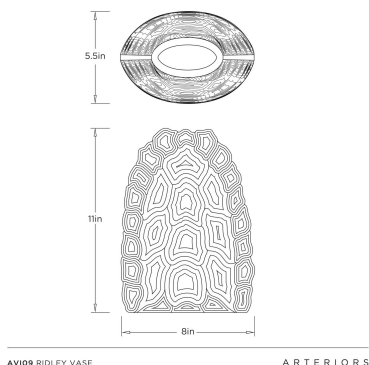

# ARTERIOS

## RIDLEY VASE

AVI09  
Vintage Silver, Cast Aluminum

Translating the rhythmic, geometric patterns of a tortoise shell into a sleek metallic form, the Ridley Vase is a striking study in modern symmetry. Its cast aluminum body is finished in polished silver, creating a high-luster surface that captures and reflects its surroundings.

### DIMENSIONS

Overall	W: 8 in x D: 5.5 in x H: 11 in
Foot Print	W: 7.5 in x D: 4 in
Opening	W: 3.5 in x D: 1.5 in

### SHIPPING

Product Weight	6.5 lbs
Gross Weight 1	8.25 lbs
Shipping Box 1	W: 12 in x D: 10.5 in x H: 9 in