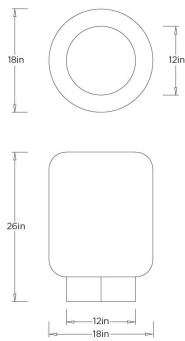

## LORENZO MEDIUM CONCRETE

AVS14 LORENZO MEDIUM CONCRETE OUTDOOR PLANTER ARTERIO

AVS14  
Matte Black, Concrete Composite

The Lorenzo Medium Concrete Outdoor Planter channels strong geometric form with its sleek, cylindrical shape and balanced proportions. Made from a matte black concrete composite, it delivers durability with a refined, stone-inspired aesthetic. Designed to frame plants beautifully, it enhances any outdoor terrace or interior space with subtle, modern elegance. A versatile planter that adds sculptural calm wherever it's placed.

### DIMENSIONS

Overall	Dia: 18 in x H: 26 in
Foot Print	W: 12 in x D: 12 in
Opening	Dia: 12 in

### SHIPPING

Shipping Requirements	Truck Ship
Product Weight	49.2 lbs
Gross Weight 1	54 lbs
Shipping Box 1	W: 31 in x D: 23 in x H: 23 in