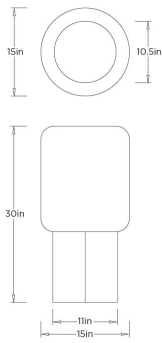

LORENZO LARGE CONCRETE

AVS15
Matte Black, Concrete Composite

Grand in scale and serene in form, the Lorenzo Large Concrete Outdoor Planter draws inspiration from natural stone and clean lines. Its matte black concrete composite body offers a striking balance of solidity and simplicity. Thoughtfully designed to showcase plants with elevated restraint, it becomes a sculptural anchor in any indoor or outdoor setting. A timeless accent that grounds the space with quiet sophistication.

APPEARANCE

Materials	Concrete Composite
Finishes	Matte Black
Finish Will Vary	Yes
Top Coat/Sealant	No

DIMENSIONS

Overall	Dia: 15 in x H: 30 in
Foot Print	W: 11 in x D: 11 in
Opening	Dia: 10.5 in

SHIPPING

Shipping Requirements	Truck Ship
Product Weight	48.7 lbs
Gross Weight 1	54 lbs
Shipping Box 1	W: 34.5 in x D: 20 in x H: 19.5 in

CONTRACT

Contract Suitability	Contract Suitable As Is