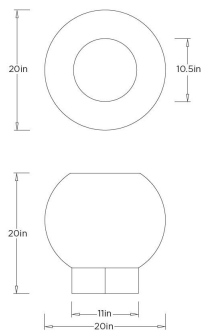

LORENZO SMALL CONCRETE

AVS16
Matte Black, Concrete Composite

Inspired by strong geometric form, the Lorenzo Small Concrete Outdoor Planter embodies refined simplicity through its clean, spherical silhouette. Crafted in a matte black concrete composite, it pairs sculptural presence with understated elegance. Designed to accentuate greenery with modern restraint, it brings a quiet sense of luxury to indoor or outdoor spaces.

APPEARANCE

Materials	Concrete Composite
Finishes	Matte Black
Finish Will Vary	Yes
Top Coat/Sealant	No

DIMENSIONS

Overall	Dia: 20 in x H: 20 in
Foot Print	W: 11 in x D: 11 in
Opening	Dia: 10.5 in

SHIPPING

Shipping Requirements	Truck Ship
Product Weight	38.1 lbs
Gross Weight 1	43 lbs
Shipping Box 1	W: 24.5 in x D: 24.5 in x H: 24.5 in

CONTRACT

Contract Suitability	Contract Suitable As Is