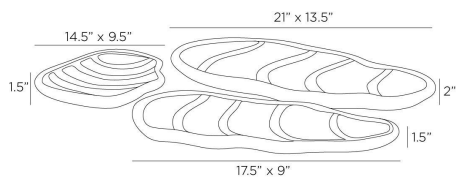

ARTERIO S

CHESAPEAKE TRAYS, SET OF 3

AYC01
Ivory, Ricestone

Inspired by seashells gathered by the shore, our free-form trays have their own natural beauty. Crafted of ivory ricestone composite with a hand-shaped aesthetic, these uniquely shaped accessories can be staged together or styled separately. Finish will vary.

APPEARANCE

Materials	Ricestone
Finishes	Ivory
Finish Will Vary	Yes
Top Coat/Sealant	Yes

DIMENSIONS

Overall Large	W: 21 in x D: 13.5 in x H: 2 in
Overall Medium	W: 17.5 in x D: 9 in x H: 1.5 in
Overall Small	W: 14.5 in x D: 9.5 in x H: 1.5 in
Foot Print Large	W: 12 in x D: 5 in
Foot Print Medium	W: 9.5 in x D: 3 in x Dia: 6.0 in
Foot Print Small	W: 7.5 in x D: 3 in x Dia: 6.0 in

SHIPPING

Product Weight	7.8 lbs
Gross Weight 1	29.0 lbs
Shipping Box 1	W: 25.25 in x D: 9.0 in x H: 17.75 in

CONTRACT

Contract Suitability	Contract Suitable As Is