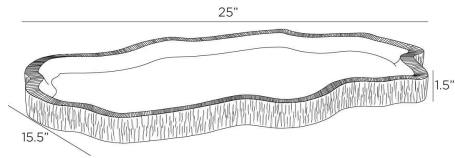

ARTERIOURS

FALLON TRAY

AYC02
Ivory, Riverstone

This shallow tray, cast from ivory riverstone composite, recalls the flowing and rippling shapes found in natural cave formations. Finish will vary.

APPEARANCE

Materials	Riverstone
Finishes	Ivory
Finish Will Vary	Yes
Top Coat/Sealant	Yes

DIMENSIONS

Overall	W: 25 in x D: 15.5 in x H: 1.5 in
Foot Print	W: 25 in x D: 15.5 in

SHIPPING

Product Weight	19.0 lbs
Gross Weight 1	20.5 lbs
Shipping Box 1	W: 5.0 in x D: 20.0 in x H: 30.5 in