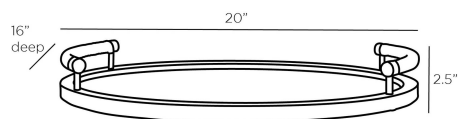

ARTERIOR S

TALLULAH TRAY

AYI01

Antique Brass, Brass

An entertainer's best friend, the Tallulah tray is crafted in antique brass with rich slate leather lining the tray and wrapping the handles. Clean and tailored, the generously sized tray impresses as a serving accessory or as a platform for styling objects.

APPEARANCE

Materials	Brass, Leather
Finishes	Antique Brass, Slate
Finish Will Vary	No
Top Coat/Sealant	No

DIMENSIONS

Overall	W: 20 in x D: 16 in x H: 2.5 in
Foot Print	W: 20 in x D: 16 in

SHIPPING

Product Weight	6.0 lbs
Gross Weight 1	9.1 lbs
Shipping Box 1	W: 16.1 in x D: 2.75 in x H: 20.0 in

CONTRACT

Contract Suitability	Contract Suitable As Is