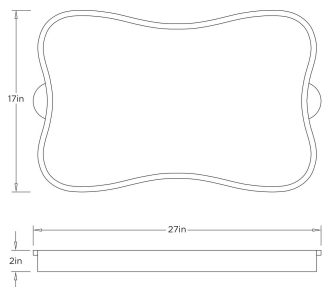

ARTERIOS

STOHLMAN TRAY

AY118 STOHLMAN TRAY

ARTERIOS

AY118
Pine, Leather

Emulating the soft, irregular pools of a puddle, the Stohlman Tray offers a fluid take on everyday organization. Wrapped in premium embossed leather, its gentle curves and organic silhouette provide a rich, tactile surface that feels both modern and grounded.

APPEARANCE

Materials	Leather, Brass
Finishes	Pine, Antique Brass
Finish Will Vary	Yes
Top Coat/Sealant	No

DIMENSIONS

Overall	W: 27 in x D: 17 in x H: 2 in
Foot Print	W: 26 in x D: 17 in
Opening	W: 23 in x D: 13 in

SHIPPING

Product Weight	6 lbs
Gross Weight 1	23.1 lbs
Shipping Box 1	W: 29 in x D: 20 in x H: 7 in

ADDITIONAL INFO

Disclaimers	Our faux-shagreen is made from embossing a shagreen pattern onto dyed leather. Each piece is embossed and dyed by hand and will vary slightly.
-------------	--