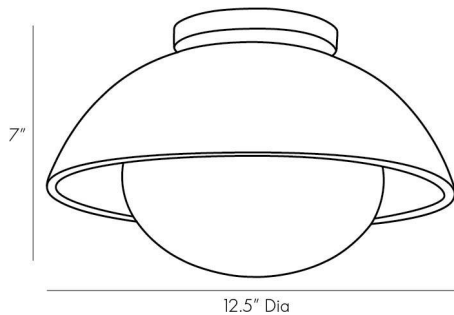

ARTERIOS

GLAZE SMALL FLUSH MOUNT

Workshop/APD

DA49003
Ivory Stained Crackle, Ceramic

The Glaze small flush mount light pairs soft opal frosted glass with a satiny ceramic shade elevated by a fine, subtle ivory stained crackle inspired by hand-crafted tableware and fine ceramics that reveal the hand of the maker. Compelling enough to stand alone, the small flushmount also offers endless possibilities when installed in multiples or in combination with the Glaze large flush mount fixture and Glaze sconces. Certified for damp locations and intended for interior use.

APPEARANCE

Materials	Ceramic, Ceramic, Steel, Glass
Finishes	Ivory Stained Crackle, Ivory Stained Crackle, Blackened Steel, Opal
Finish Will Vary	Yes
Top Coat/Sealant	No

DIMENSIONS

Overall	Dia: 12.5 in x H: 7 in
Canopy	Dia: 5.0 in x H: 0.5 in

SHIPPING

Product Weight	5.5 lbs
Gross Weight 1	7.8 lbs
Shipping Box 1	W: 15.5 in x D: 13.5 in x H: 15.0 in

CONTRACT

Contract Suitability	Contract Suitable As Is
----------------------	-------------------------