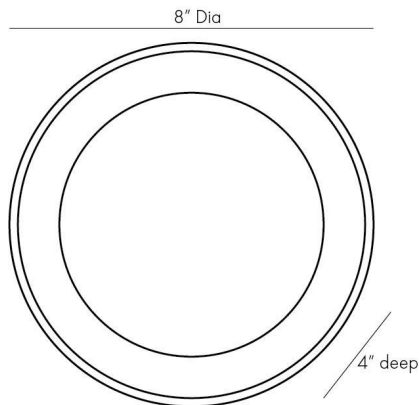

ARTERIO RS

GLAZE SMALL WALL SCONCE

Workshop/APD

DA49005
Ivory Stained Crackle, Ceramic

This simple, versatile form marries ivory stained crackle-glazed ceramic shades and softly frosted opal lights for a versatile, textural sconce that casts a flattering glow in any space. The effect is multiplied when installed in groupings or in combination with Glaze large sconces and Glaze dome sconces for one-of-a-kind designs. The Glaze small sconce is ADA compliant. Certified for damp locations and intended for interior use.

APPEARANCE

Materials	Ceramic, Ceramic, Steel, Glass
Finishes	Ivory Stained Crackle, Ivory Stained Crackle, Blackened Steel, Opal
Finish Will Vary	Yes
Top Coat/Sealant	No

DIMENSIONS

Overall	D: 4 in x Dia: 8.0 in x H: 8 in
Backplate	D: 1 in x Dia: 5.0 in
Globe	Dia: 6.0 in x H: 3.5 in
Wall Sconce Hanging Orientation	Horizontal and Vertical

WIRING

Wire Rating	Damp
Cord	1 FT, Black, SVT
Socket	1, G9 Ceramic
Suggested Bulb Type	LED ONLY
Maximum Wattage	25.0
Voltage	110-120 V

CERTIFICATIONS & COMPLIANCY

Certifications	European Union, United Kingdom, Mexico, United States, Canada
Compliance	RoHS, UL/ETL, CB

SHIPPING

Product Weight	2.2 lbs
Gross Weight 1	3.5 lbs
Shipping Box 1	W: 12.5 in x D: 9.0 in x H: 11.5 in

ADDITIONAL INFO

Features	ADA
----------	-----

CONTRACT

Contract Suitability	Contract Suitable As Is
----------------------	-------------------------