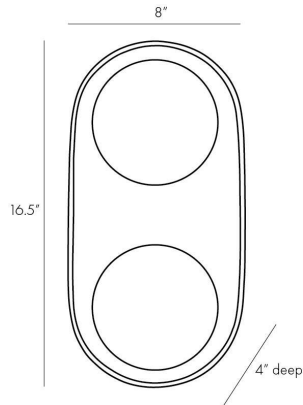

ARTERIO RS

GLAZE LARGE WALL SCONCE

Workshop/APD

DA49006
Ivory Stained Crackle, Ceramic

A stunning ivory stained crackle glaze brings warmth and depth to this uniquely modern, minimalist design. The ceramic shade is complimented by double frosted glass lights that cast a warm, flattering glow. Equally at home in bathrooms and corridors, at the bedside and in hospitality settings, the Glaze large sconce is versatile and playful, offering endless possibilities when paired with additional Glaze single and dome sconces for functional purposes and multi-piece light installations. The Glaze large sconce is ADA compliant. Certified for damp locations

APPEARANCE

Materials	Ceramic, Ceramic, Steel, Glass
Finishes	Ivory Stained Crackle, Ivory Stained Crackle, Blackened Steel, Opal
Finish Will Vary	Yes
Top Coat/Sealant	No

DIMENSIONS

Overall	W: 8 in x D: 4 in x H: 16.5 in
Backplate	W: 5 in x D: 1 in x H: 14 in
Globe	D: 3.5 in x Dia: 6.0 in
Wall Sconce Hanging Orientation	Horizontal and Vertical

SHIPPING

Product Weight	6.2 lbs
Gross Weight 1	8.0 lbs
Shipping Box 1	W: 12.5 in x D: 9.0 in x H: 11.5 in

ADDITIONAL INFO

Features	ADA
----------	-----

CONTRACT

Contract Suitability	Contract Suitable As Is
----------------------	-------------------------