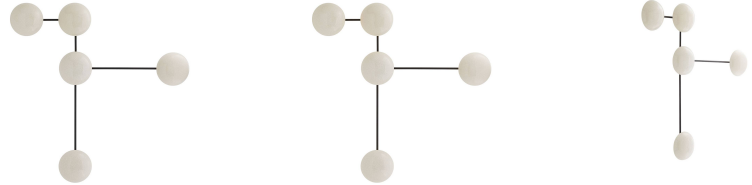

# ARTERIOS

## GLAZE SCULPTURAL WALL SCONCE

Workshop/APD

DA49007

Ivory Stained Crackle, Ceramic

Striking on its own but created to play well with others, the Glaze sculptural sconce can be rotated and combined to create endless, unique patterns and wall compositions. Incredible alone or in multiples, the sculptural sconce will transform entries and corridors and create a compelling focal point in hospitality and other commercial applications. Dramatic backlight effect behind the stunning ivory stained crackle shades. Certified for damp locations and intended for interior use.

### APPEARANCE

Materials	Ceramic, Ceramic, Steel, Glass
Finishes	Ivory Stained Crackle, Ivory Stained Crackle, Blackened Steel, Opal
Finish Will Vary	Yes
Top Coat/Sealant	No

### DIMENSIONS

Overall	W: 44 in x D: 4 in x H: 44 in
Backplate	Dia: 5.0 in
Shade	Dia: 8.0 in
Wall Sconce Hanging Orientation	Horizontal and Vertical