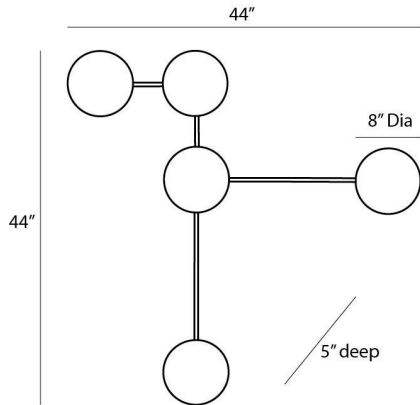

# ARTERIO RS

## GLAZE SCULPTURAL WALL SCONCE

Workshop/APD

DA49007

Ivory Stained Crackle, Ceramic

Striking on its own but created to play well with others, the Glaze sculptural sconce can be rotated and combined to create endless, unique patterns and wall compositions. Incredible alone or in multiples, the sculptural sconce will transform entries and corridors and create a compelling focal point in hospitality and other commercial applications. Dramatic backlight effect behind the stunning ivory stained crackle shades. Certified for damp locations and intended for interior use.

### DIMENSIONS

Overall	W: 44 in x D: 4 in x H: 44 in
Backplate	Dia: 5.0 in
Shade	Dia: 8.0 in
Wall Sconce Hanging Orientation	Horizontal and Vertical

### SHIPPING

Product Weight	14.0 lbs
Gross Weight 1	22.6 lbs
Shipping Box 1	W: 7.0 in x D: 36.0 in x H: 43.0 in