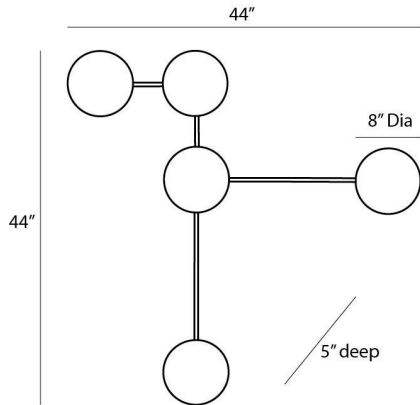

## GLAZE SCULPTURAL WALL SCONCE

Workshop/APD

DA49007

Ivory Stained Crackle, Ceramic

Striking on its own but created to play well with others, the Glaze sculptural sconce can be rotated and combined to create endless, unique patterns and wall compositions. Incredible alone or in multiples, the sculptural sconce will transform entries and corridors and create a compelling focal point in hospitality and other commercial applications. Dramatic backlight effect behind the stunning ivory stained crackle shades. Certified for damp locations and intended for interior use.

### DIMENSIONS

Overall	W: 44 in x D: 4 in x H: 44 in
Backplate	Dia: 5.0 in
Shade	Dia: 8.0 in
Wall Sconce Hanging Orientation	Horizontal and Vertical

### SHIPPING

Product Weight	14.0 lbs
Gross Weight 1	22.6 lbs
Shipping Box 1	W: 7.0 in x D: 36.0 in x H: 43.0 in