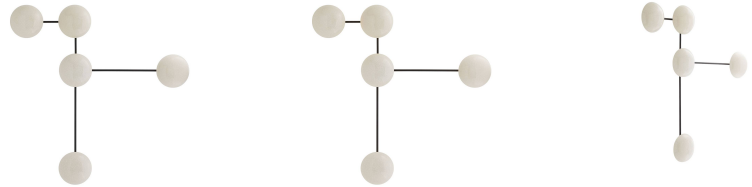

# ARTERIO RS

## GLAZE SCULPTURAL WALL SCONCE

Workshop/APD

DA49007

Ivory Stained Crackle, Ceramic

Striking on its own but created to play well with others, the Glaze sculptural sconce can be rotated and combined to create endless, unique patterns and wall compositions. Incredible alone or in multiples, the sculptural sconce will transform entries and corridors and create a compelling focal point in hospitality and other commercial applications. Dramatic backlight effect behind the stunning ivory stained crackle shades. Certified for damp locations and intended for interior use.

### APPEARANCE

Materials	Ceramic, Ceramic, Steel, Glass
Finishes	Ivory Stained Crackle, Ivory Stained Crackle, Blackened Steel, Opal
Finish Will Vary	Yes
Top Coat/Sealant	No

### DIMENSIONS

Overall	W: 44 in x D: 4 in x H: 44 in
Backplate	Dia: 5.0 in
Shade	Dia: 8.0 in
Wall Sconce Hanging Orientation	Horizontal and Vertical