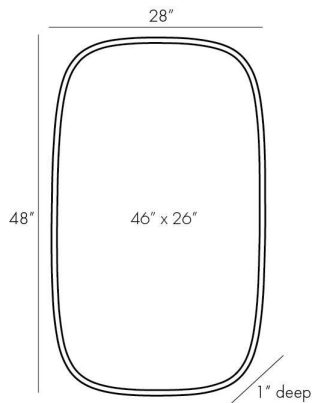

# ARTERIO RS

## CUT OBLONG MIRROR

Workshop/APD

DA9002  
Black, Ash Wood

The Cut oblong mirror offers a modern twist on traditional technique, pairing streamlined forms with detailing that brings to mind timeless cut crystal. The generously-proportioned oblong wall mirror, featuring an etched gradient slice pattern radiating in from its edge, is set within a sleek black-painted wood frame. Security cleat hanging hardware allows for horizontal or vertical display.

### DIMENSIONS

Overall	W: 28 in x D: 1 in x H: 48 in
Actual Mirror	W: 26 in x H: 46 in

### SHIPPING

Shipping Requirements	Truck Ship
Product Weight	46.3 lbs
Gross Weight 1	53.0 lbs
Shipping Box 1	W: 3.5 in x D: 34.0 in x H: 53.0 in