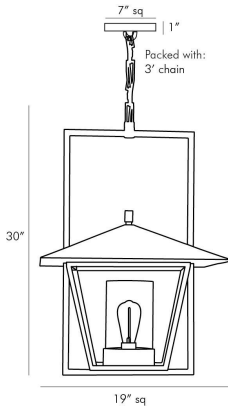

ARTERIOS

TEMPLE PENDANT

DB49006
Aged Bronze, Steel

The Temple pendant displays an Asian-inspired lantern hung from a modern steel trapeze. This pendant stands elegantly alone or paired sequentially down a corridor. The glass cylindrical cover for the light emulates a candle complemented by the rich aged bronze finish. Certified for damp locations and intended for interior use.

APPEARANCE

Materials	Steel, Glass, Steel
Finishes	Aged Bronze, Clear Seeded , Aged Bronze
Finish Will Vary	No
Top Coat/Sealant	Yes

DIMENSIONS

Overall	W: 19 in x D: 19 in x H: 31 in
Canopy	W: 7 in x D: 7 in x H: 1 in
Pendant	W: 19 in x D: 19 in x H: 30 in
Overall Hanging Height as Sold (in)	67 in - 31 in

WIRING

Wire Rating	Indoor Only
Cord	10 FT, Black Cloth, SVT
Socket	1, Type A - E26
Suggested Bulb Type	ST18
Maximum Wattage	60.0
Voltage	110-120 V

CERTIFICATIONS & COMPLIANCY

Certifications	Mexico, United States, Canada
Compliance	RoHS, UL/ETL

SHIPPING

Product Weight	31.0 lbs
Gross Weight 1	32.55 lbs
Shipping Box 1	W: 24.0 in x D: 24.0 in x H: 30.0 in

CONTRACT

Contract Suitability	Contract Suitable As Is
----------------------	-------------------------