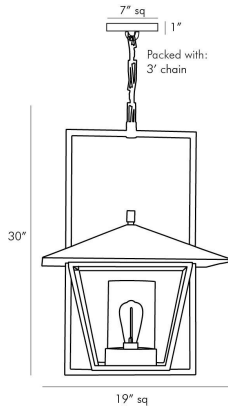

ARTERIOS

TEMPLE PENDANT

DB49007
Antique Brass, Steel

The Temple pendant displays an Asian-inspired lantern hung from a modern steel trapeze. This pendant stands elegantly alone or paired sequentially down a corridor. The glass cylindrical cover for the light emulates a candle complemented by the poised antique brass finish. Certified for damp locations and intended for interior use.

APPEARANCE

Materials	Steel, Glass, Steel
Finishes	Antique Brass, Opal, Antique Brass
Finish Will Vary	No
Top Coat/Sealant	Yes

DIMENSIONS

Overall	W: 19 in x D: 19 in x H: 31 in
Canopy	W: 7 in x D: 7 in x H: 1 in
Pendant	W: 19 in x D: 19 in x H: 30 in
Overall Hanging Height as Sold (in)	67 in - 31 in

SHIPPING

Product Weight	31.0 lbs
Gross Weight 1	32.55 lbs
Shipping Box 1	W: 24.0 in x D: 24.0 in x H: 30.0 in

CONTRACT

Contract Suitability	Contract Suitable As Is
----------------------	-------------------------