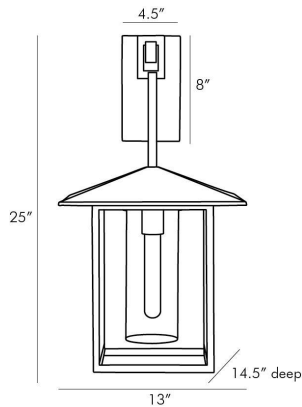

ARTERIO RS

TEMPLE WALL SCONCE

DB49010
Aged Bronze, Steel

The Temple sconce hangs effortlessly off any wall illuminating the delight of modern and antique form. This piece blurs the lines in any traditional or modern interior transforming the idea of what a sconce can be. The seeded glass light shield cradles the light bulb ensuring a beautifully glowing fixture. Finished in aged bronze. Certified for damp locations and intended for interior use.

APPEARANCE

Materials	Steel, Glass, Steel
Finishes	Aged Bronze, Seeded Glass, Aged Bronze
Finish Will Vary	No
Top Coat/Sealant	Yes

DIMENSIONS

Overall	W: 13 in x D: 14.5 in x H: 25 in
Backplate	W: 4.5 in x D: 1 in x H: 8 in
Wall Sconce Hanging Orientation	Vertical Only
Center of Mount from Bottom	H: 20 in
Mount	H: 7.5 in

WIRING

Wire Rating	Indoor Only
Cord	0.5 FT, Clear/Silver, SVT
Socket	1, Type A - E26
Suggested Bulb Type	A19
Maximum Wattage	40.0
Voltage	110-120 V

CERTIFICATIONS & COMPLIANCY

Certifications	Middle East, European Union, United Kingdom, Mexico, United States, Canada
Compliance	RoHS, UL/ETL, CB

SHIPPING

Product Weight	14.0 lbs
Gross Weight 1	23.14 lbs
Shipping Box 1	W: 18.0 in x D: 18.0 in x H: 26.0 in

CONTRACT

Contract Suitability	Contract Suitable As Is
----------------------	-------------------------