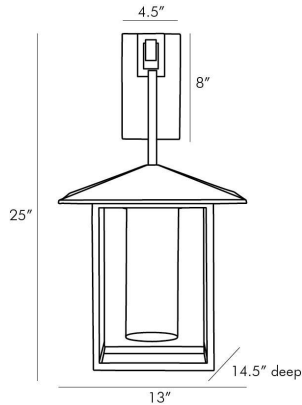

ARTERIOS

TEMPLE WALL SCONCE

DB49011
Antique Brass, Steel

The Temple sconce hangs effortlessly off any wall illuminating the delight of modern and antique form. This piece blurs the lines in any traditional or modern interior transforming the idea of what a sconce can be. The seeded glass light shield cradles the light bulb ensuring a beautifully glowing fixture. Finished in antique brass. Certified for damp locations and intended for interior use.

APPEARANCE

Materials	Steel, Glass, Steel
Finishes	Antique Brass, Opal, Antique Brass
Finish Will Vary	No
Top Coat/Sealant	Yes

DIMENSIONS

Overall	W: 13 in x D: 14.5 in x H: 25 in
Backplate	W: 4.5 in x D: 1 in x H: 8 in
Wall Sconce Hanging Orientation	Vertical Only
Center of Mount from Bottom	H: 20 in
Mount	H: 7.5 in

SHIPPING

Product Weight	14.0 lbs
Gross Weight 1	23.14 lbs
Shipping Box 1	W: 18.0 in x D: 18.0 in x H: 26.0 in

CONTRACT

Contract Suitability	Contract Suitable As Is
----------------------	-------------------------