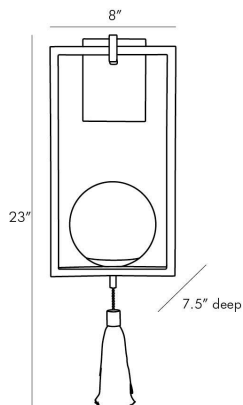

ARTERIOS

TRAPEZE WALL SCONCE

DB49014
Aged Bronze, Steel

Not to be outdone by the larger ceiling pendant this diminutive sconce may not have graduated to the ceiling but is just as beautiful hung off the wall. She betrays the family secret of balance and elegant form. Finished in aged bronze. Certified for damp locations and intended for interior use.

APPEARANCE

Materials	Steel, Glass, Steel, Polyester
Finishes	Aged Bronze, Opal, Aged Bronze, Gray
Finish Will Vary	No
Top Coat/Sealant	Yes

DIMENSIONS

Overall	W: 8 in x D: 7.5 in x H: 23 in
Backplate	W: 4 in x D: 1 in x H: 5 in
Globe Small	Dia: 5.5 in
Wall Sconce Hanging Orientation	Vertical Only
Center of Mount from Bottom	H: 21 in
Mount	W: 4 in x H: 4 in

WIRING

Wire Rating	Indoor Only
Cord	0.5 FT, Clear/Silver, SVT
Socket	1, Type B - E12
Suggested Bulb Type	G16.5
Maximum Wattage	25.0
Voltage	110-120 V

CERTIFICATIONS & COMPLIANCY

Certifications	Middle East, European Union, United Kingdom, Mexico, United States, Canada
Compliance	RoHS, UL/ETL, CB

SHIPPING

Product Weight	3.5 lbs
Gross Weight 1	6.85 lbs
Shipping Box 1	W: 21.0 in x D: 13.0 in x H: 11.0 in

CONTRACT

Contract Suitability	Contract Suitable As Is

REPLACEMENT PARTS

DB49014TSL
DB49004TSL