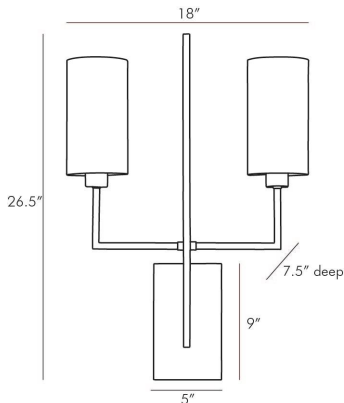

## BLADE WALL SCONCE

DB49016  
Aged Bronze, Steel

Reach out your arms and grab the glory this sconce stretches wide with two steel dowels supporting cylindrical white linen shades. The dowels are supported off an elegant central steel blade. The scale of this fixture provides architectural interest while amplifying the light in any entry hall corridor or room. Finished in aged bronze.

### DIMENSIONS

Overall	W: 18 in x D: 7.5 in x H: 26.5 in
Backplate	W: 5 in x D: 1 in x H: 9 in
Shade Top	Dia: 4.5 in
Shade Side	H: 8.5 in
Shade Bottom	Dia: 4.5 in
Wall Sconce Hanging Orientation	Horizontal and Vertical
Mount	W: 4.5 in x H: 8.5 in