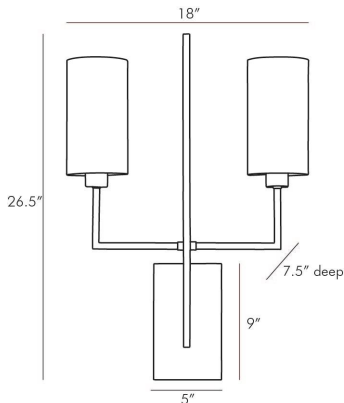

ARTERIO RS

BLADE WALL SCONCE

DB49016
Aged Bronze, Steel

Reach out your arms and grab the glory this sconce stretches wide with two steel dowels supporting cylindrical white linen shades. The dowels are supported off an elegant central steel blade. The scale of this fixture provides architectural interest while amplifying the light in any entry hall corridor or room. Finished in aged bronze.

APPEARANCE

Materials	Steel, Linen, Steel
Finishes	Aged Bronze, White, Aged Bronze
Finish Will Vary	No
Top Coat/Sealant	Yes

DIMENSIONS

Overall	W: 18 in x D: 7.5 in x H: 26.5 in
Backplate	W: 5 in x D: 1 in x H: 9 in
Shade Top	Dia: 4.5 in
Shade Side	H: 8.5 in
Shade Bottom	Dia: 4.5 in
Wall Sconce Hanging Orientation	Horizontal and Vertical
Mount	W: 4.5 in x H: 8.5 in

WIRING

Wire Rating	Indoor Only
Cord	0.5 FT, Clear/Silver, SVT
Socket	2, Type A - E26
Suggested Bulb Type	A19
Maximum Wattage	40.0
Voltage	110-120 V

CERTIFICATIONS & COMPLIANCY

Certifications	Middle East, European Union, United Kingdom, Mexico, United States, Canada
Compliance	RoHS, UL/ETL, CB

SHIPPING

Product Weight	4.0 lbs
Gross Weight 1	10.7 lbs
Shipping Box 1	W: 21.0 in x D: 31.0 in x H: 11.0 in

CONTRACT

Contract Suitability	Contract Suitable As Is
----------------------	-------------------------