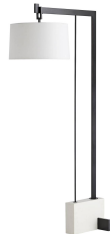

ARTERIOS

PILOTI FLOOR LAMP

DB79000-885
Faux Burder Marble, Resin

The Piloti floor lamp stands as a strong architectural form beside a sofa or over an end-table. Constructed of rectangular steel steel dowel and a faux marble base the composition of materials is a handsome addition to any interior. The far reach of the arm holding the crisp linen shade allows you to feature light directly over a surface.

APPEARANCE

Materials	Resin, Steel, Linen, Cotton, Steel
Finishes	Faux Burder Marble, Black, White, White, Black
Finish Will Vary	No
Top Coat/Sealant	No

DIMENSIONS

Overall	W: 19 in x D: 38.5 in x H: 76.5 in
Foot Print	W: 13 in x D: 15 in
Body	W: 13 in x D: 15 in x H: 76.5 in
Shade Top	Dia: 18.0 in
Shade Bottom	Dia: 19.0 in