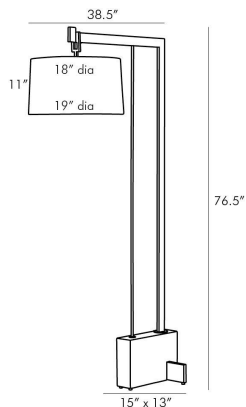

ARTERIOS

PILOTI FLOOR LAMP

DB79000-885
Faux Burder Marble, Resin

The Piloti floor lamp stands as a strong architectural form beside a sofa or over an end-table. Constructed of rectangular steel steel dowel and a faux marble base the composition of materials is a handsome addition to any interior. The far reach of the arm holding the crisp linen shade allows you to feature light directly over a surface.

APPEARANCE

Materials	Resin, Steel, Linen, Cotton, Steel
Finishes	Faux Burder Marble, Black, White, White, Black
Finish Will Vary	No
Top Coat/Sealant	No

DIMENSIONS

Overall	W: 19 in x D: 38.5 in x H: 76.5 in
Foot Print	W: 13 in x D: 15 in
Body	W: 13 in x D: 15 in x H: 76.5 in
Shade Top	Dia: 18.0 in
Shade Bottom	Dia: 19.0 in

WIRING

Wire Rating	Indoor Only
Cord	10 FT, Black, SPT-2
Socket	1, Type A - E26
Suggested Bulb Type	A19
Switch	On Line- Foot Switch, On/Off Push Button
Maximum Wattage	150.0
Voltage	110-120 V

CERTIFICATIONS & COMPLIANCY

Certifications	Middle East, Australia, Mexico, United States, Canada
Compliance	RoHS, UL/ETL, CB

SHIPPING

Shipping Requirements	Truck Ship
Product Weight	55.0 lbs
Gross Weight 1	71.9 lbs
Gross Weight 2	3.0 lbs
Shipping Box 1	W: 35.0 in x D: 70.0 in x H: 9.0 in
Shipping Box 2	W: 23.0 in x D: 23.0 in x H: 15.0 in