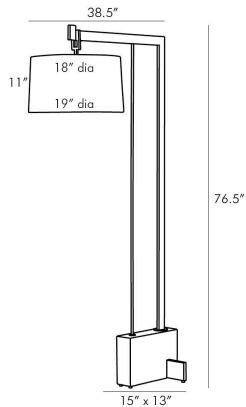

ARTERIOS

PILOTI FLOOR LAMP

DB79000-885
Faux Burder Marble, Resin

The Piloti floor lamp stands as a strong architectural form beside a sofa or over an end-table. Constructed of rectangular steel steel dowel and a faux marble base the composition of materials is a handsome addition to any interior. The far reach of the arm holding the crisp linen shade allows you to feature light directly over a surface.

APPEARANCE

Materials	Resin, Steel, Linen, Cotton, Steel
Finishes	Faux Burder Marble, Black, White, White, Black
Finish Will Vary	No
Top Coat/Sealant	No

DIMENSIONS

Overall	W: 19 in x D: 38.5 in x H: 76.5 in
Foot Print	W: 13 in x D: 15 in
Body	W: 13 in x D: 15 in x H: 76.5 in
Shade Top	Dia: 18.0 in
Shade Bottom	Dia: 19.0 in

WIRING

Wire Rating	Indoor Only
Cord	10 FT, Black, SPT-2
Socket	1, Type A - E26
Suggested Bulb Type	A19
Switch	On Line- Foot Switch, On/Off Push Button
Maximum Wattage	150.0
Voltage	110-120 V

CERTIFICATIONS & COMPLIANCY

Certifications	Middle East, Australia, Mexico, United States, Canada
Compliance	RoHS, UL/ETL, CB

SHIPPING

Shipping Requirements	Truck Ship
Product Weight	55.0 lbs
Gross Weight 1	71.9 lbs
Gross Weight 2	3.0 lbs
Shipping Box 1	W: 35.0 in x D: 70.0 in x H: 9.0 in
Shipping Box 2	W: 23.0 in x D: 23.0 in x H: 15.0 in