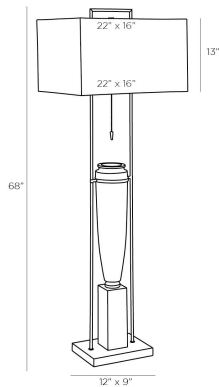

ARTERIOS

FOUNDRY FLOOR LAMP

DB79006-450
Charcoal, Ricestone

The Urn Floor Lamp features the beautiful form of an antique urn in a charcoal ricestone composite, coupled with a bronze steel mount that elegantly pins it in place. A square shade in bone linen sits atop, contrasting the crisp clear crystal and bronze steel base. The combination provides both a pleasurable aesthetic of form and function to the stately floor lamp. Ricestone will vary.

APPEARANCE

Materials	Ricestone, Ricestone, Steel, Wood, Crystal, Linen, Cotton
Finishes	Charcoal, Charcoal, Bronze, Brown, Clear, Bone, Off-White
Finish Will Vary	Yes
Top Coat/Sealant	Yes

DIMENSIONS

Overall	W: 22 in x D: 16 in x H: 68 in
Foot Print	W: 12 in x D: 9 in
Base	W: 12 in x D: 9 in x H: 1.5 in
Shade Top	W: 22 in x D: 16 in
Shade Side	H: 13 in
Shade Bottom	W: 22 in x D: 16 in

WIRING

Wire Rating	Indoor Only
Cord	12 FT, Black Cloth, SPT-2
Socket	2, Type A - E26
Suggested Bulb Type	A19
Switch	At Socket, On/Off Pull Chain
Maximum Wattage	60.0
Voltage	110-120 V

CERTIFICATIONS & COMPLIANCY