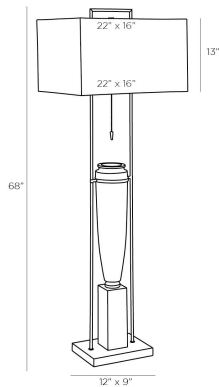

## FOUNDRY FLOOR LAMP

DB79006-450  
Charcoal, Ricestone

The Urn Floor Lamp features the beautiful form of an antique urn in a charcoal ricestone composite, coupled with a bronze steel mount that elegantly pins it in place. A square shade in bone linen sits atop, contrasting the crisp clear crystal and bronze steel base. The combination provides both a pleasurable aesthetic of form and function to the stately floor lamp. Ricestone will vary.

### DIMENSIONS

Overall	W: 22 in x D: 16 in x H: 68 in
Foot Print	W: 12 in x D: 9 in
Base	W: 12 in x D: 9 in x H: 1.5 in
Shade Top	W: 22 in x D: 16 in
Shade Side	H: 13 in
Shade Bottom	W: 22 in x D: 16 in