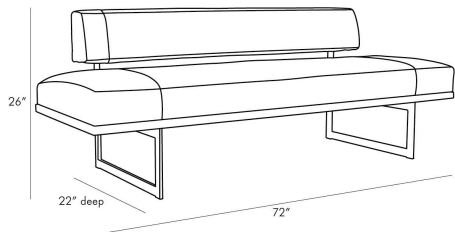

ARTERIOS

TUCK BENCH IVORY LEATHER

DB8003
Ivory, Leather

Wildly versatile the Tuck bench is a cozy seat at the foot of a bed in an entry corridor or even in a living room. Designed through an architectural lens the steel stock legs support the seat and floating back. The combination of steel wood and leather make for a handsome addition to the home.

APPEARANCE

Materials	Leather, Leather, Steel, Walnut Wood
Finishes	Ivory, Ivory, Bronze, Jacobean
Finish Will Vary	No
Top Coat/Sealant	No

DIMENSIONS

Overall	W: 72 in x D: 22 in x H: 26 in
Foot Print	W: 51 in x D: 22 in
Seat Back	W: 59.5 in x D: 6 in x H: 8.5 in
Seat	H: 17 in