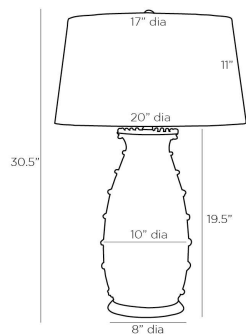

ARTERIOS

SPITZY TABLE LAMP

Celerie Kemble

DC17005-361
Ivory, Ceramic

This elegant ivory crackled ceramic table lamp is accented with hand-applied soft beaded bumps. Topped with a matching ceramic finial and an off-white microfiber shade lined in matching off-white cotton for a subtle glow. Finish will vary.

APPEARANCE

Materials	Ceramic, Ceramic, Microfiber, Cotton, Steel
Finishes	Ivory, Ivory, Off-White, Off-White, Brushed Brass
Finish Will Vary	Yes
Top Coat/Sealant	No

DIMENSIONS

Overall	Dia: 20.0 in x H: 30.5 in
Foot Print	Dia: 8.0 in
Body	Dia: 10.0 in x H: 19.5 in
Finial	Dia: 1 in x H: 1 in
Shade Top	Dia: 17.0 in
Shade Side	H: 11 in
Shade Bottom	Dia: 20.0 in
Harp Size	H: 9 in
Neck	Dia: 1.0 in x H: 1 in

WIRING

Wire Rating	Indoor Only
Cord	10 FT, Clear/Silver, SPT-2
Socket	1, Type A - E26
Suggested Bulb Type	A19
Switch	At Socket, 3-Way Rotary
Maximum Wattage	150.0
Voltage	110-120 V

CERTIFICATIONS & COMPLIANCY

Certifications	Middle East, European Union, United Kingdom, Australia, Mexico, United States, Canada
Compliance	UL/ETL, CB

SHIPPING

Product Weight	11.5 lbs
Gross Weight 1	12.0 lbs
Gross Weight 2	3.3 lbs
Shipping Box 1	W: 12.0 in x D: 12.0 in x H: 26.5 in
Shipping Box 2	W: 22.0 in x D: 22.0 in x H: 13.0 in

CONTRACT

Contract Suitability	Contract Suitable As Is
Tilt Test Degrees	10 Degrees

REPLACEMENT PARTS

DC7005TFIN