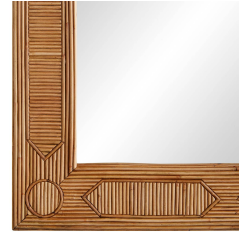

ARTERIOS

MADELINE MIRROR

Celerie Kemble

DC5004
Natural, Rattan

Geometric inlay of natural rattan creates a decorative patterned frame surrounding a plain rectangular mirror. Rattan will vary.

APPEARANCE

Materials	Rattan, Rattan, Mirror
Finishes	Natural, Natural, Plain
Finish Will Vary	Yes
Top Coat/Sealant	No

DIMENSIONS

Overall	W: 26.5 in x D: 1.5 in x H: 37.5 in
Actual Mirror	W: 18.5 in x H: 29 in

SHIPPING

Product Weight	22.0 lbs
Gross Weight 1	30.0 lbs
Shipping Box 1	W: 3 in x D: 42 in x H: 31 in

ADDITIONAL INFO