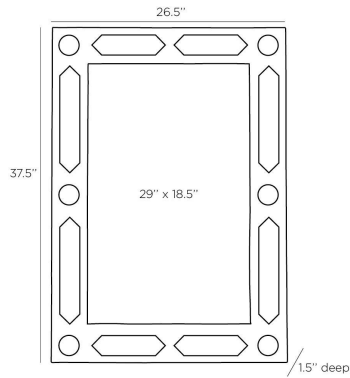

ARTERIOS

MADELINE MIRROR

Celerie Kemble

DC5004
Natural, Rattan

Geometric inlay of natural rattan creates a decorative patterned frame surrounding a plain rectangular mirror. Rattan will vary.

APPEARANCE

Materials	Rattan, Rattan, Mirror
Finishes	Natural, Natural, Plain
Finish Will Vary	Yes
Top Coat/Sealant	No

DIMENSIONS

Overall	W: 26.5 in x D: 1.5 in x H: 37.5 in
Actual Mirror	W: 18.5 in x H: 29 in

SHIPPING

Product Weight	22.0 lbs
Gross Weight 1	30.0 lbs
Shipping Box 1	W: 3 in x D: 42 in x H: 31 in

ADDITIONAL INFO