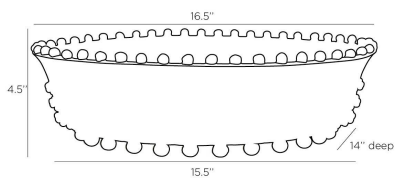

## SPITZY CENTERPIECE

Celerie Kemble

DC7008  
Ivory, Ceramic

A ceramic centerpiece in an ivory finish, doused in soft hand-applied beads for a unique design. Finish will vary.

### DIMENSIONS

Overall	W: 16.5 in x D: 14 in x H: 4.5 in
Foot Print	W: 15.5 in x D: 13 in

### SHIPPING

Product Weight	7.5 lbs
Gross Weight 1	9.92 lbs
Shipping Box 1	W: 16.0 in x D: 18.0 in x H: 6.0 in