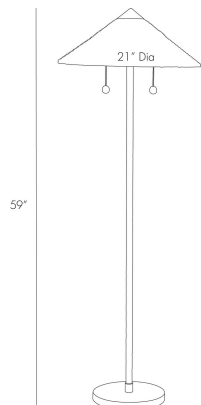

ARTERIOS

TERRACE FLOOR LAMP

Celerie Kemble

DC79001
Natural, Rattan

Organic, rattan wicker is just as Caribbean in its style as it is sophisticated. The shade is made of natural, handwoven rattan, featuring double pull chains. The base and accents are crafted from stainless steel, finished in a warm antique brass that contrasts the whimsical silhouette. Finish may vary.

APPEARANCE

Materials	Rattan, Steel
Finishes	Natural, Gold
Finish Will Vary	Yes
Top Coat/Sealant	No

DIMENSIONS

Overall	Dia: 21.0 in x H: 59 in
Foot Print	Dia: 11.0 in

WIRING

Wire Rating	Indoor Only
Cord	10 FT, Clear/Silver, SPT-2
Socket	2, Type A- E26, On/Off
Suggested Bulb Type	A19
Switch	At Socket, On/Off Pull Chain
Maximum Wattage	100.0
Voltage	110-120 V

CERTIFICATIONS & COMPLIANCY

Certifications	Mexico, United States, Canada
Compliance	RoHS, UL/ETL

SHIPPING

Product Weight	12.5 lbs
Gross Weight 1	18.35 lbs
Gross Weight 2	10.0 lbs
Shipping Box 1	W: 13.5 in x D: 14.0 in x H: 91.5 in
Shipping Box 2	W: 8.0 in x D: 22.0 in x H: 23.0 in

ADDITIONAL INFO

Features	Sustainable
----------	-------------

CONTRACT

Contract Suitability	Contract Suitable As Is
Tilt Test Degrees	10 Degrees

REPLACEMENT PARTS

DC79001FIN