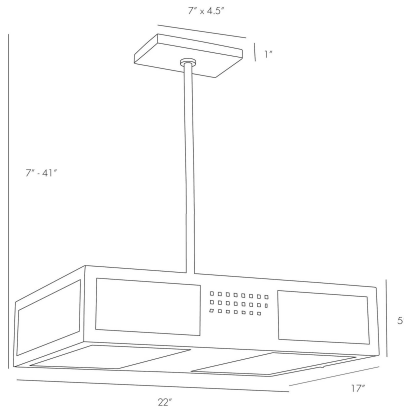

## BISGER SQUARE PENDANT

Celerie Kemble

DC89001  
Antique Brass, Steel

Clean lines, crafted from stainless steel, frame plates of frosted glass, so the light beneath is filtered beautifully. The mid-strip is hand-punched and casts scattered light in every direction. The bottom plates are removable for easy bulb replacement. The brass tones are a brushed, antique finish that runs all the way up to the flush mount. Fits four standard bulbs. Also available as a rectangular pendant (DC49002) and sconce (DC49003). Certified for damp locations and intended for interior use.

### DIMENSIONS

Overall	W: 22 in x D: 17 in x H: 7 in
Canopy	W: 7 in x D: 4.5 in x H: 1 in
Chandelier	W: 22 in x D: 17 in x H: 5 in
Overall Hanging Height as Sold (in)	7 in - 41 in