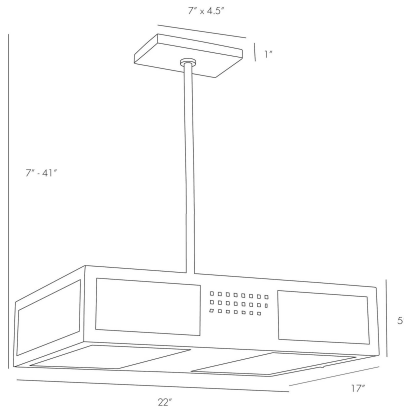

ARTERIOS

BISGER SQUARE PENDANT

Celerie Kemble

DC89001
Antique Brass, Steel

Clean lines, crafted from stainless steel, frame plates of frosted glass, so the light beneath is filtered beautifully. The mid-strip is hand-punched and casts scattered light in every direction. The bottom plates are removable for easy bulb replacement. The brass tones are a brushed, antique finish that runs all the way up to the flush mount. Fits four standard bulbs. Also available as a rectangular pendant (DC49002) and sconce (DC49003). Certified for damp locations and intended for interior use.

APPEARANCE

Materials	Steel, Glass, Steel
Finishes	Antique Brass, Opal, Antique Brass
Finish Will Vary	No
Top Coat/Sealant	Yes

DIMENSIONS

Overall	W: 22 in x D: 17 in x H: 7 in
Canopy	W: 7 in x D: 4.5 in x H: 1 in
Chandelier	W: 22 in x D: 17 in x H: 5 in
Overall Hanging Height as Sold (in)	41 in - 7 in

WIRING

Wire Rating	Damp
Cord	10 FT, Clear/Silver, SPT-2
Socket	4, Type A- E26 Other
Suggested Bulb Type	G16.5
Maximum Wattage	60.0
Voltage	110-120 V

CERTIFICATIONS & COMPLIANCY

Certifications	Middle East, European Union, United Kingdom, Mexico, United States, Canada
Compliance	RoHS, UL/ETL, CB

SHIPPING

Product Weight	18.0 lbs
Gross Weight 1	23.5 lbs
Shipping Box 1	W: 19.0 in x D: 25.5 in x H: 10.0 in

CONTRACT

Contract Suitability	Contract Suitable As Is
----------------------	-------------------------