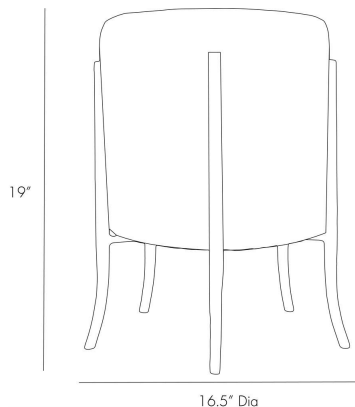

ARTERIOS

PAGODA OTTOMAN

Barry Dixon

DD2406
Natural, Iron

A soft, natural linen upholstered cylinder seems suspended over the floor, held in place by 5 graceful arcs of natural iron, creating a modern tuffut. Whether peeking out from under a console or center table, pulled up to a vanity or lounge chair or resting next to a soaking tub, this little seat is as practical as it is beautiful. finish will vary.

APPEARANCE

Materials	Iron, Linen
Finishes	Natural, Natural
Finish Will Vary	Yes
Top Coat/Sealant	Yes

DIMENSIONS

Overall	Dia: 16.5 in x H: 19 in
Foot Print	Dia: 15.0 in

SHIPPING

Product Weight	21.0 lbs
Gross Weight 1	26.0 lbs
Shipping Box 1	W: 18.0 in x D: 18.0 in x H: 24.0 in