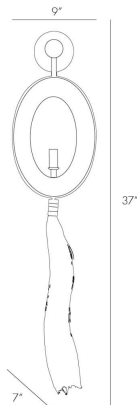

ARTERIOS

ARAMIS WALL SCONCE

Barry Dixon

DD42614
Antique Brass, Brass

Barry's personal favorite from the new collection, the Aramis sconce is avant-garde, commanding and totally unique. Barry was inspired by McQueen's ponytailed models with face masks, and this evolving into the "couture for the home". Cast in brass with a convex glass shield and a brass wire "ponytail", this is fashion fused nature.

APPEARANCE

Materials	Brass, Glass, Brass
Finishes	Antique Brass, Plain, Antique Brass
Finish Will Vary	No
Top Coat/Sealant	No

DIMENSIONS

Overall	W: 9 in x D: 7 in x H: 37 in
Backplate	W: 5.5 in x D: 1 in x H: 8.5 in
Wall Sconce Hanging Orientation	Vertical Only
Center of Mount from Bottom	H: 25 in
Mount	W: 5.5 in x H: 5.5 in

WIRING

Wire Rating	Indoor Only
Cord	1 FT, Clear/Silver, SVT
Socket	1, Type B--E12 Other
Suggested Bulb Type	T6
Maximum Wattage	40.0
Voltage	110-120 V

CERTIFICATIONS & COMPLIANCY

Certifications	Middle East, European Union, United Kingdom, Australia, Mexico, United States, Canada
Compliance	RoHS, UL/ETL, CB

SHIPPING

Product Weight	7.0 lbs
Gross Weight 1	13.3 lbs
Shipping Box 1	W: 13.0 in x D: 15.0 in x H: 27.0 in

CONTRACT

Contract Suitability	Contract Suitable As Is
----------------------	-------------------------