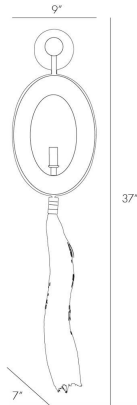

ARTERIO RS

ARAMIS WALL SCONCE

Barry Dixon

DD42614
Antique Brass, Brass

Barry's personal favorite from the new collection, the Aramis sconce is avant-garde, commanding and totally unique. Barry was inspired by McQueen's ponytailed models with face masks, and this evolving into the "couture for the home". Cast in brass with a convex glass shield and a brass wire "ponytail", this is fashion fused nature.

APPEARANCE

Materials	Brass, Glass, Brass
Finishes	Antique Brass, Plain, Antique Brass
Finish Will Vary	No
Top Coat/Sealant	No

DIMENSIONS

Overall	W: 9 in x D: 7 in x H: 37 in
Backplate	W: 5.5 in x D: 1 in x H: 8.5 in
Wall Sconce Hanging Orientation	Vertical Only
Center of Mount from Bottom	H: 25 in
Mount	W: 5.5 in x H: 5.5 in

WIRING

Wire Rating	Indoor Only
Cord	1 FT, Clear/Silver, SVT
Socket	1, Type B--E12 Other
Suggested Bulb Type	T6
Maximum Wattage	40.0
Voltage	110-120 V

CERTIFICATIONS & COMPLIANCY

Certifications	Middle East, European Union, United Kingdom, Australia, Mexico, United States, Canada
Compliance	RoHS, UL/ETL, CB

SHIPPING

Product Weight	7.0 lbs
Gross Weight 1	13.3 lbs
Shipping Box 1	W: 13.0 in x D: 15.0 in x H: 27.0 in

CONTRACT

Contract Suitability	Contract Suitable As Is
----------------------	-------------------------