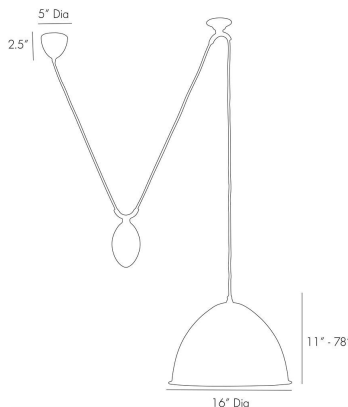

## EGG DROP PENDANT

Barry Dixon

DD42621  
Bronze, Brass

This playfully named hi and low adjustable pendant is artfully weighted with a solid egg that allows you to hang the metal hooded light at any height. Finished in dull bronzes and antiqued brass tones, the Egg drop pendant also works high or low in terms of formality. So incredibly versatile, Barry suggests using it over a counter or in pairs over a long table, left and right of a bed or sofa, and as a task light over a desk or work table to conserve surface space. Just a great light!

### DIMENSIONS

Overall	W: 32.5 in x D: 16 in x H: 63.5 in
Body	H: 11 in
Canopy	Dia: 5.0 in x H: 3 in
Overall Hanging Height as Sold (in)	129 in - 15 in