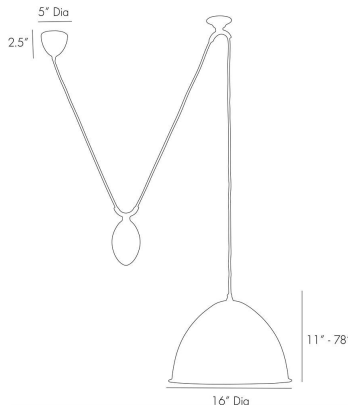

# ARTERIO RS

## EGG DROP PENDANT

Barry Dixon

DD42621  
Bronze, Brass

This playfully named hi and low adjustable pendant is artfully weighted with a solid egg that allows you to hang the metal hooded light at any height. Finished in dull bronzes and antiqued brass tones, the Egg drop pendant also works high or low in terms of formality. So incredibly versatile, Barry suggests using it over a counter or in pairs over a long table, left and right of a bed or sofa, and as a task light over a desk or work table to conserve surface space. Just a great light!

### DIMENSIONS

Overall	Dia: 16.0 in x H: 11 in
Canopy	Dia: 5.0 in x H: 2.5 in
Overall Hanging Height as Sold (in)	78 in - 11 in

### SHIPPING

Product Weight	14.0 lbs
Gross Weight 1	18.5 lbs
Shipping Box 1	W: 18.0 in x D: 18.0 in x H: 15.0 in