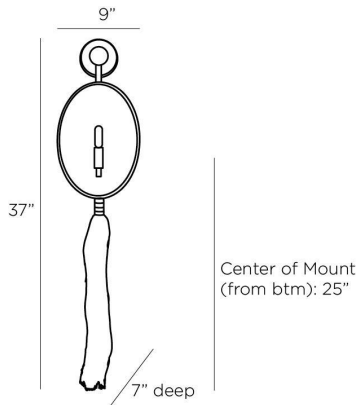

ARTERIO RS

ARAMIS WALL SCONCE

Barry Dixon

DD42623

White Bronze, Brass

Barry's personal favorite, the Aramis sconce is avant-garde, commanding and totally unique. Barry was inspired by McQueen's ponytailed models with face masks, and this evolving into the "couture for the home". Cast in white bronze brass with a matching wire "ponytail" and convex clear glass shield, this is fashion fused nature. Finish will vary.

APPEARANCE

Materials	Brass, Glass
Finishes	White Bronze, Clear
Finish Will Vary	Yes
Top Coat/Sealant	Yes

DIMENSIONS

Overall	W: 9 in x D: 7 in x H: 37 in
Backplate	W: 5.5 in x D: 1 in x H: 8.5 in
Wall Sconce Hanging Orientation	Vertical Only
Center of Mount from Bottom	H: 25 in
Mount	Dia: 5.5 in

WIRING

Wire Rating	Indoor Only
Cord	1 FT, Black/White, SVT
Socket	1, Type B - E12
Suggested Bulb Type	T6
Maximum Wattage	40.0
Voltage	110-120 V

CERTIFICATIONS & COMPLIANCY

Certifications	Middle East, European Union, United Kingdom, Australia, Mexico, United States, Canada
Compliance	UL/ETL, CB

SHIPPING

Product Weight	8.8 lbs
Gross Weight 1	13.3 lbs
Shipping Box 1	W: 13.0 in x D: 15.0 in x H: 27.0 in

CONTRACT

Contract Suitability	Contract Suitable As Is
----------------------	-------------------------