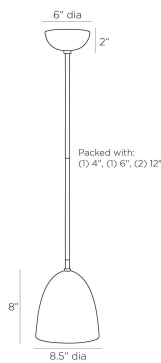

ARTERIOS

WADE FLUSH MOUNT

DFC02
Taupe, Steel

Created in a matte taupe steel shade, the Wade flush mount can be easily incorporated into any stylistic environment. The shade is designed in a classic bowl shape, lined in white. A matching taupe canopy secures the light to the ceiling. The fixture is outfitted with a steel English bronze finished rod, offering usage as a pendant, as well. Certified for damp locations and intended for interior use.

APPEARANCE

Materials	Steel, Steel, Steel
Finishes	Taupe, White, English Bronze
Finish Will Vary	No
Top Coat/Sealant	Yes

DIMENSIONS

Overall	Dia: 8.5 in x H: 11 in
Body	Dia: 8.5 in x H: 8 in
Canopy	Dia: 6.0 in x H: 2 in
Overall Hanging Height as Sold (in)	45 in - 11 in

WIRING

Wire Rating	Damp
Cord	10 FT, Clear/Silver, SVT
Socket	1, Type A - E26
Suggested Bulb Type	G25
Maximum Wattage	60.0
Voltage	110-120 V

CERTIFICATIONS & COMPLIANCY

Certifications	Middle East, European Union, United Kingdom, Australia, Mexico, United States, Canada
Compliance	RoHS, UL/ETL, CB

SHIPPING

Product Weight	3.0 lbs
Gross Weight 1	5.0 lbs
Shipping Box 1	W: 17.72 in x D: 10.43 in x H: 11.81 in

CONTRACT

Contract Suitability	Contract Suitable As Is
----------------------	-------------------------