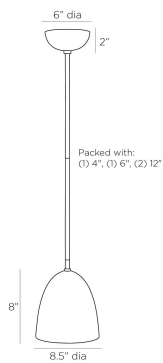

ARTERIOS

WADE FLUSH MOUNT

DFC02
Taupe, Steel

Created in a matte taupe steel shade, the Wade flush mount can be easily incorporated into any stylistic environment. The shade is designed in a classic bowl shape, lined in white. A matching taupe canopy secures the light to the ceiling. The fixture is outfitted with a steel English bronze finished rod, offering usage as a pendant, as well. Certified for damp locations and intended for interior use.

APPEARANCE

Materials	Steel, Steel, Steel
Finishes	Taupe, White, English Bronze
Finish Will Vary	No
Top Coat/Sealant	Yes

DIMENSIONS

Overall	Dia: 8.5 in x H: 11 in
Body	Dia: 8.5 in x H: 8 in
Canopy	Dia: 6.0 in x H: 2 in
Overall Hanging Height as Sold (in)	11 in - 45 in

WIRING

Wire Rating	Damp
Cord	10 FT, Clear/Silver, SVT
Socket	1, Type A - E26
Suggested Bulb Type	G25
Maximum Wattage	60.0
Voltage	110-120 V

CERTIFICATIONS & COMPLIANCY

Certifications	Middle East, European Union, United Kingdom, Australia, Mexico, United States, Canada
Compliance	RoHS, UL/ETL, CB

SHIPPING

Product Weight	3.0 lbs
Gross Weight 1	5.0 lbs
Shipping Box 1	W: 17.72 in x D: 10.43 in x H: 11.81 in

CONTRACT

Contract Suitability	Contract Suitable As Is
----------------------	-------------------------