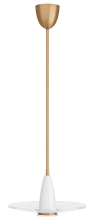

ARTERIOS

VASILI FLUSH MOUNT

DFC05
Clear Seedy, Glass

Fashioned after midcentury Italian lighting, the Vasili flush mount is created with an inverted, pan-shaped shade of clear seedy slump glass. Lustrous, opaque opal glass in a cone shape forms the housing for an LED bulb. A cupped canopy and shade detailing is created in antique brass finished iron. Finish will vary. Certified for damp locations and intended for interior use.

APPEARANCE

Materials	Glass, Glass, Iron
Finishes	Clear Seedy, Opal, Antique Brass
Finish Will Vary	Yes
Top Coat/Sealant	No

DIMENSIONS

Overall	Dia: 17.5 in x H: 14 in
Body	Dia: 17.5 in x H: 8.5 in
Canopy	Dia: 5.0 in x H: 5 in
Overall Hanging Height as Sold (in)	14 in - 48 in