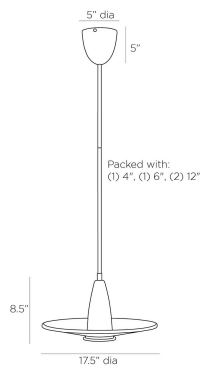

ARTERIOS

VASILI FLUSH MOUNT

DFC05
Clear Seedy, Glass

Fashioned after midcentury Italian lighting, the Vasili flush mount is created with an inverted, pan-shaped shade of clear seedy slump glass. Lustrous, opaque opal glass in a cone shape forms the housing for an LED bulb. A cupped canopy and shade detailing is created in antique brass finished iron. Finish will vary. Certified for damp locations and intended for interior use.

APPEARANCE

Materials	Glass, Glass, Iron
Finishes	Clear Seedy, Opal, Antique Brass
Finish Will Vary	Yes
Top Coat/Sealant	No

DIMENSIONS

Overall	Dia: 17.5 in x H: 14 in
Body	Dia: 17.5 in x H: 8.5 in
Canopy	Dia: 5.0 in x H: 5 in
Overall Hanging Height as Sold (in)	14 in - 48 in

WIRING

Wire Rating	Damp
Cord	7 FT, Clear/Silver, SVT
Socket	1, Integrated LED
Maximum Wattage	13.0
Voltage	110-120 V
LED Color Temperature	2700K
LED Compatible Dimmer	TRIAC Dimmer
LED CRI	90+
LED Lifespan (Hours)	30,000
Spare Driver Included	No