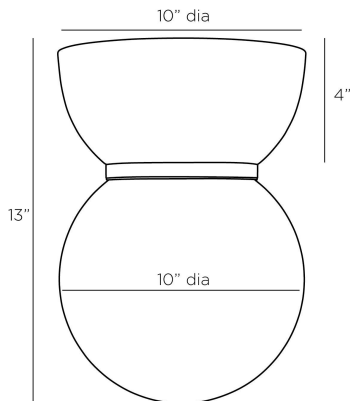

ARTERIO RS

BRYN FLUSH MOUNT

DFC09
Matte Swirl, Glass

Matte swirl glass lends a lively effect to our spherical flush mount. Anchored by a tapered mount with an English bronze steel band accent, it resembles an upside-down snow globe. Certified for damp locations and intended for interior use. Finish will vary.

APPEARANCE

Materials	Glass, Steel
Finishes	Matte Swirl, English Bronze
Finish Will Vary	Yes
Top Coat/Sealant	Yes

DIMENSIONS

Overall	Dia: 10.0 in x H: 13 in
Canopy	Dia: 10.0 in x H: 4 in

WIRING

Wire Rating	Damp
Cord	0.5 FT, Black/White, SVT
Socket	1, Type A - E26
Suggested Bulb Type	G25
Maximum Wattage	60.0
Voltage	110-120 V

CERTIFICATIONS & COMPLIANCY

Certifications	Middle East, European Union, United Kingdom, Australia, Mexico, United States, Canada
Compliance	RoHS, UL/ETL, CB

SHIPPING

Product Weight	13.7 lbs
Gross Weight 1	16.9 lbs
Shipping Box 1	W: 14.3 in x D: 23.4 in x H: 18.7 in