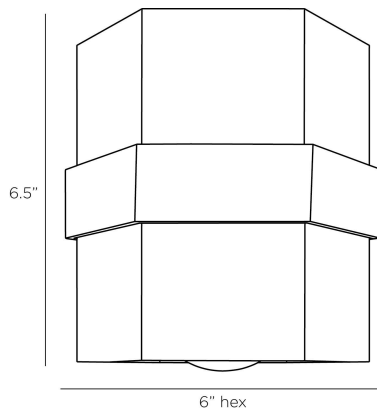

ARTERIO RS

BRISTOL FLUSH MOUNT

DFC10
Antique Brass, Iron

A hexagonal form of iron plated in antique brass draws from the pleasing lines of classical architectural columns. For visual interest, this flush mount is encircled with a lightly textured band of English bronze finished iron to emphasize its shape. Certified for damp locations and intended for interior use. Finish will vary.

APPEARANCE

Materials	Iron, Iron
Finishes	Antique Brass, English Bronze
Finish Will Vary	Yes
Top Coat/Sealant	Yes

DIMENSIONS

Overall	W: 6 in x D: 6 in x H: 6.5 in
---------	-------------------------------

SHIPPING

Product Weight	3.3 lbs
Gross Weight 1	8.0 lbs
Shipping Box 1	W: 8.7 in x D: 20.0 in x H: 22.0 in

CONTRACT

Contract Suitability	Contract Suitable As Is
----------------------	-------------------------