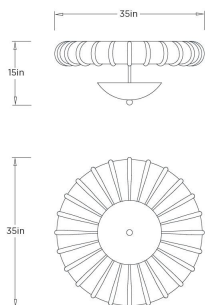

ARTERIOS

CAMELLA FLUSH MOUNT

DFC12 CAMELLA FLUSH MOUNT

ARTERIOS