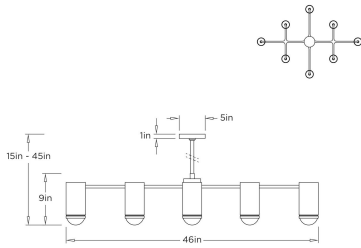

ARTERIO RS

LORYN FLUSH MOUNT

*ADDITIONAL PIPE AVAILABLE

DFC16 LORYN FLUSH MOUNT

ARTERIO RS

DFC16
English Bronze, Iron

Our astronomy-influenced flush mount features a constellation of can lights centered by white alabaster. The frame of English bronze-plated chattered iron lends masculine energy to an entryway, hallway, or dressing room. Certified for damp locations and intended for interior use. Finish will vary.

APPEARANCE

Materials	Iron, Alabaster
Finishes	English Bronze, White
Finish Will Vary	Yes
Top Coat/Sealant	Yes

DIMENSIONS

Overall	W: 46 in x D: 32 in x H: 15 in
Canopy	Dia: 5.0 in x H: 5 in
Chandelier	W: 46 in x D: 32 in x H: 9 in
Overall Hanging Height as Sold (in)	45 in - 15 in

WIRING

Wire Rating	Damp
Cord	10 FT, Clear/Silver, SVT
Socket	8, Type B - E12
Suggested Bulb Type	T6
Maximum Wattage	60.0
Voltage	110-120 V

CERTIFICATIONS & COMPLIANCY

Certifications	Middle East, European Union, United Kingdom, Mexico, United States, Canada
Compliance	RoHS, UL/ETL, CB