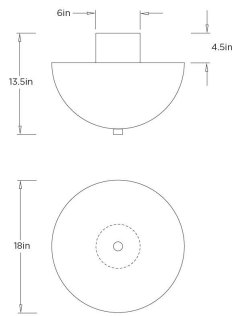

ARTERIOS

MALTA FLUSH MOUNT

DFC18 MALTA FLUSH MOUNT

ARTERIOS