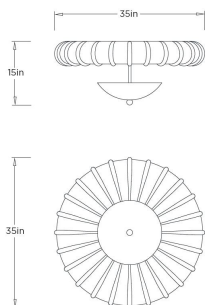

ARTERIOS

CAMELLA FLUSH MOUNT

DFC19 CAMELLA FLUSH MOUNT

ARTERIOS

DFC19
English Bronze Steel, Ivory
Ricestone

Designed to allow the center light to wash over the curved surface gently our Camella is formed in a soothing sunburst motif, a circle of ivory ricestone parasols over an English bronze-plated steel dish. Finished with a stylish spherical screw cap. Certified for damp locations and intended for interior use. Finish will vary.

APPEARANCE

Materials	Ricestone, Steel
Finishes	Ivory, English Bronze
Finish Will Vary	Yes
Top Coat/Sealant	Yes

DIMENSIONS

Overall	Dia: 35.0 in x H: 15 in
Body	Dia: 35.0 in x H: 15 in

WIRING

Wire Rating	Damp
Cord	0.5 FT, Black/White, SVT
Socket	3, Type B - E12
Suggested Bulb Type	B10
Maximum Wattage	40.0
Voltage	110-120 V

CERTIFICATIONS & COMPLIANCY

Certifications	Mexico, United States, Canada
Compliance	RoHS, UL/ETL

SHIPPING

Shipping Requirements	Truck Ship
Product Weight	67.2 lbs
Gross Weight 1	80.0 lbs
Shipping Box 1	W: 40.0 in x D: 53.5 in x H: 10.0 in