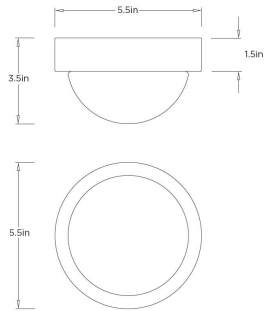

ARTERIOS

LENNON FLUSH MOUNT

DFC20 LENNON FLUSH MOUNT

ARTERIOS

DFC20
Antique Brass, Steel

An orb of seeded slump glass rests within a rounded fixture of chattered steel finished in antique brass, creating a tactile interplay of texture and shine. This frosted LED flush mount casts a soft, ambient glow, and multiple fixtures can be grouped for dramatic effect as a wall sconce. Certified for damp locations and intended for interior use. Finish will vary.

APPEARANCE

Materials	Steel, Slump Glass
Finishes	Antique Brass, Frosted
Finish Will Vary	Yes
Top Coat/Sealant	Yes

DIMENSIONS

Overall	Dia: 5.5 in x H: 3.5 in
---------	-------------------------

WIRING

Wire Rating	Damp
Cord	0.5 FT, Black/White, SVT
Socket	1, Integrated LED
Maximum Wattage	7.0
Voltage	110-120 V
LED Color Temperature	2700K
LED Compatible Dimmer	Non-Dimmable
LED CRI	90+
LED Lifespan (Hours)	30,000
Spare Driver Included	No

CERTIFICATIONS & COMPLIANCY

Certifications	Mexico, United States, Canada
Compliance	RoHS, UL/ETL

SHIPPING

Product Weight	1.7 lbs
Gross Weight 1	6.7 lbs
Shipping Box 1	W: 1.7 in x D: 7.5 in x H: 8.5 in

CONTRACT