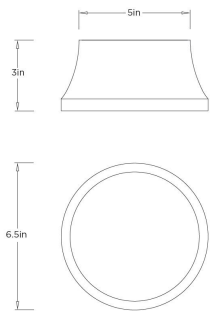

ARTERIOS

LOUISA FLUSH MOUNT

DFC23 LOUISA FLUSH MOUNT

ARTERIOS