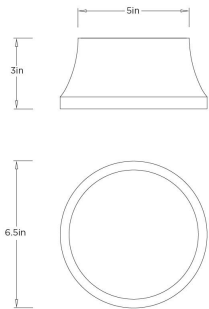

ARTERIOS

LOUISA FLUSH MOUNT

DFC23 LOUISA FLUSH MOUNT

ARTERIOS