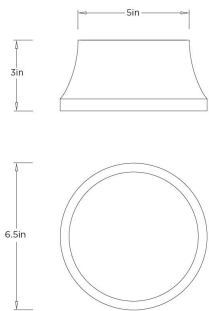

ARTERIOS

LOUISA FLUSH MOUNT

DFC24 LOUISA FLUSH MOUNT

ARTERIOS