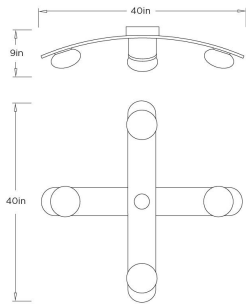

ARTERIOS

AXIA FLUSH MOUNT

DFC26 AXIA FLUSH MOUNT

ARTERIOS

DFC26
Blackened Iron, Iron

The Axia Flush Mount is designed with a focus on balanced form following function, resulting in a clean and purposeful aesthetic. Its frame is crafted from blackened iron, providing a bold, matte finish that grounds the fixture within a space. This understated silhouette offers a refined presence that seamlessly enhances living spaces.

APPEARANCE

Materials	Iron, Glass
Finishes	Blackened Iron, Matte Opal
Finish Will Vary	No
Top Coat/Sealant	No

DIMENSIONS

Overall	W: 40 in x D: 40 in x H: 9 in
Body	Dia: 40 in x H: 8 in
Globe	Dia: 6.5 in x H: 3 in
Canopy	Dia: 6.5 in x H: 1.5 in
Overall Hanging Height as Sold (in)	9 in

SHIPPING

Product Weight	20.5 lbs
Gross Weight 1	32.5 lbs
Shipping Box 1	W: 13 in x D: 43.5 in x H: 43.5 in

ADDITIONAL INFO

Features	Assembly Required
----------	-------------------

CONTRACT

Contract Suitability	Contract Suitable As Is
----------------------	-------------------------