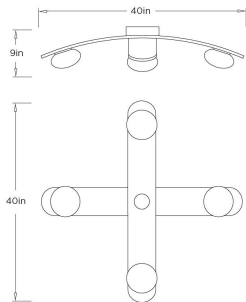

ARTERIOS

AXIA FLUSH MOUNT

DFC26 AXIA FLUSH MOUNT

ARTERIOS

DFC26
Blackened Iron, Iron

The Axia Flush Mount is designed with a focus on balanced form following function, resulting in a clean and purposeful aesthetic. Its frame is crafted from blackened iron, providing a bold, matte finish that grounds the fixture within a space. This understated silhouette offers a refined presence that seamlessly enhances living spaces.

APPEARANCE

Materials	Iron, Glass
Finishes	Blackened Iron, Matte Opal
Finish Will Vary	No
Top Coat/Sealant	No

DIMENSIONS

Overall	W: 40 in x D: 40 in x H: 9 in
Body	Dia: 40 in x H: 8 in
Globe	Dia: 6.5 in x H: 3 in
Canopy	Dia: 6.5 in x H: 1.5 in
Overall Hanging Height as Sold (in)	9 in - 9 in

CERTIFICATIONS & COMPLIANCY

Certifications	Mexico, United States, Canada
Compliance	UL/ETL

SHIPPING

Product Weight	20.5 lbs
Gross Weight 1	32.5 lbs
Shipping Box 1	W: 13 in x D: 43.5 in x H: 43.5 in

ADDITIONAL INFO