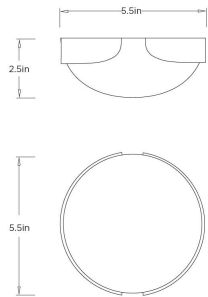

## ELARA MINI FLUSH MOUNT

DFC30 ELARA FLUSH MOUNT

ARTERIOS

DFC30

White, Alabaster

Emulating the refined detail of a fine jewelry bezel, the Elara Mini Flush Mount reads as a luminous ornament for the ceiling. Its antique brass frame introduces warm, textural contrast against the smooth, hand-carved white alabaster it gently cradles, creating a balance of structure and softness. Compact in scale yet rich in presence, it lends a tailored, artisanal elegance to hallways, bedrooms, and living spaces.

### DIMENSIONS

Overall	Dia: 5.5 in x H: 2.5 in
Overall Hanging Height as Sold (in)	2.5 in - 2.5 in

### SHIPPING

Product Weight	3.3 lbs
Gross Weight 1	4.4 lbs
Shipping Box 1	W: 10 in x D: 10 in x H: 11.5 in