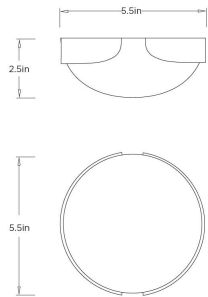

## ELARA MINI FLUSH MOUNT

DFC30 ELARA FLUSH MOUNT

ARTERIOS

DFC30  
White, Alabaster

Emulating the refined detail of a fine jewelry bezel, the Elara Mini Flush Mount reads as a luminous ornament for the ceiling. Its antique brass frame introduces warm, textural contrast against the smooth, hand-carved white alabaster it gently cradles, creating a balance of structure and softness. Compact in scale yet rich in presence, it lends a tailored, artisanal elegance to hallways, bedrooms, and living spaces.

### DIMENSIONS

Overall	Dia: 5.5 in x H: 2.5 in
Overall Hanging Height as Sold (in)	2.5 in

### SHIPPING

Product Weight	3.3 lbs
Gross Weight 1	4.4 lbs
Shipping Box 1	W: 10 in x D: 10 in x H: 11.5 in