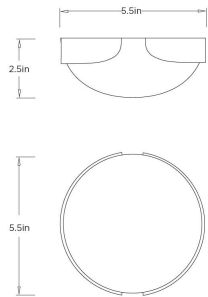

ARTERIOS

ELARA MINI FLUSH MOUNT

DFC31 ELARA FLUSH MOUNT

ARTERIOS

DFC31
White, Alabaster

Emulating the refined detail of a fine jewelry bezel, the Elara Mini Flush Mount reads as a luminous ornament for the ceiling. Its bronze frame introduces warm, textural contrast against the smooth, hand-carved white alabaster it gently cradles, creating a balance of structure and softness. Compact in scale yet rich in presence, it lends a tailored, artisanal elegance to hallways, bedrooms, and living spaces.

APPEARANCE

Materials	Alabaster, Chattered Iron
Finishes	White, White Bronze
Finish Will Vary	Yes
Top Coat/Sealant	No

DIMENSIONS

Overall	Dia: 5.5 in x H: 2.5 in
Overall Hanging Height as Sold (in)	2.5 in

WIRING

SHIPPING

Product Weight	3.3 lbs
Gross Weight 1	4.4 lbs
Shipping Box 1	W: 10 in x D: 10 in x H: 11.5 in

ADDITIONAL INFO

Features	Assembly Required
----------	-------------------

CONTRACT

Contract Suitability	Contract Suitable As Is
----------------------	-------------------------