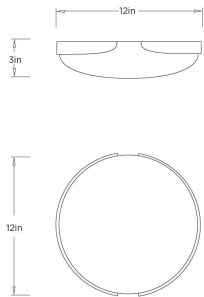

ARTERIOS

ELARA FLUSH MOUNT

DFC33 ELARA FLUSH MOUNT

ARTERIOS

DFC33

White, Alabaster

The Elara Flush Mount transforms the ceiling into a showcase for fine materials. An antique brass frame securely anchors a disc of hand-carved white alabaster, blending rhythmic texture with smooth, organic stone. This pairing offers soft, diffused radiance that brings a sense of quiet luxury to entryways, bedrooms, or hallways.

APPEARANCE

| | |
|------------------|---------------------------|
| Materials | Alabaster, Chattered Iron |
| Finishes | White, Antique Brass |
| Finish Will Vary | Yes |
| Top Coat/Sealant | No |

DIMENSIONS

| | |
|-------------------------------------|----------------------|
| Overall | Dia: 12 in x H: 3 in |
| Body | Dia: 12 in x H: 3 in |
| Overall Hanging Height as Sold (in) | 3 in |

WIRING

| | |
|-----------------------|------------------------|
| Wire Rating | Damp |
| Cord | 1 FT, Black/White, SVT |
| Socket | 1, Integrated LED |
| Maximum Wattage | 10 |
| Voltage | 110-120 V |
| LED Color Temperature | 2700K |
| LED Compatible Dimmer | TRIAC Dimmer |
| LED CRI | 90+ |
| LED Lifespan (Hours) | 20000 |
| Spare Driver Included | Yes |

SHIPPING

| | |
|----------------|------------------------------------|
| Product Weight | 12.6 lbs |
| Gross Weight 1 | 14.8 lbs |
| Shipping Box 1 | W: 11 in x D: 16.2 in x H: 16.2 in |

ADDITIONAL INFO