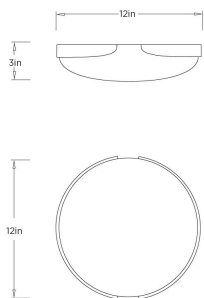

ARTERIOS

ELARA FLUSH MOUNT

DFC33 ELARA FLUSH MOUNT

ARTERIOS

DFC33

White, Alabaster

The Elara Flush Mount transforms the ceiling into a showcase for fine materials. An antique brass frame securely anchors a disc of hand-carved white alabaster, blending rhythmic texture with smooth, organic stone. This pairing offers soft, diffused radiance that brings a sense of quiet luxury to entryways, bedrooms, or hallways.

APPEARANCE

Materials	Alabaster, Chattered Iron
Finishes	White, Antique Brass
Finish Will Vary	Yes
Top Coat/Sealant	No

DIMENSIONS

Overall	Dia: 12 in x H: 3 in
Body	Dia: 12 in x H: 3 in
Overall Hanging Height as Sold (in)	3 in - 3 in

CERTIFICATIONS & COMPLIANCY

Certifications	Mexico, United States, Canada
Compliance	UL/ETL

SHIPPING

Product Weight	12.6 lbs
Gross Weight 1	14.8 lbs
Shipping Box 1	W: 11 in x D: 16.2 in x H: 16.2 in

CONTRACT